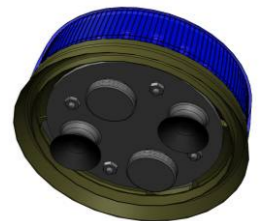

HOW TO ORDER

Magnet mounting:

2002389 **LM400 SL** - LED beacon, (1) parabolic reflector with 15 LEDs, latest generation, high luminosity, blue LEDs, magnetic mounting and cigarette lighter plug, 12V, R-65 approved

Permanent mount:

2002390 **LP400 SL** - LED beacon, (1) parabolic reflector with 15 LEDs, latest generation, high luminosity, blue LEDs, permanent mount, 12V, R-65 approved

LM400 - LP400

Federal Signal Vama presents the **LM400 - LP400 Solaris** series; new low profile LED beacons, which feature high luminosity, compact and aerodynamic design.

This LED beacon is ideal for undercover police vehicles.

LP400 Solaris

The **LP400 Solaris** is fitted out with a permanent mount and a rubber gasket improve for perfect adaptation to the roof.

The LP400 enables to connect two lights synchronized.

LM400 SOLARIS
Dimensions in mm.

LP400 SOLARIS
Dimensions in mm.