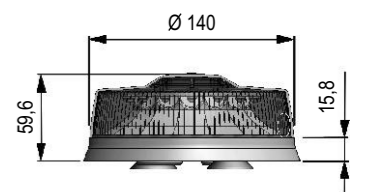

LM400 - LP400 Series

Low profile LED beacons

Technical Specs

	LM400	LP400
Electrical power:	12V	12V
Operating temperature:	-20°C to +50°C	-20°C to +50°C
Current draw (average) in flashing mode:	1,3 A	1,3 A
Light technology:	Solaris	Solaris
LED colours:	Blue	Blue
Dome colours:	Blue	Blue
Dimensions:	140 mm (diameter - dome)	140 mm (diameter - dome)
	147 mm (diameter - dome)	147 mm (diameter - dome)
	86 mm (height)	60 mm (height)
Weight:	616 g	395 g

This LED beacon is ideal for undercover police vehicles.

LP400 Solaris

The **LP400 Solaris** is fitted out with a permanent mount and a rubber gasket improve for perfect adaptation to the roof.

The LP400 enables to connect two lights synchronized.

LM400 SOLARIS
Dimensions in mm.

LP400 SOLARIS
Dimensions in mm.