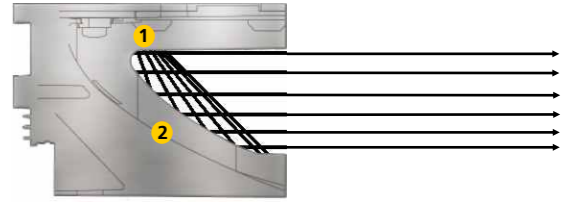

Federal Signal Vama offers to his customers, the high performance and efficiency **Solaris** technology. Traditional light systems spread it in a random direction, LED **Solaris** Technology reflects a strong light beam where it is needed most, on a wide angle, avoiding dark spots.

1 Last generation LED diodes.
2 Parabolic reflector maximizes LED light intensity.