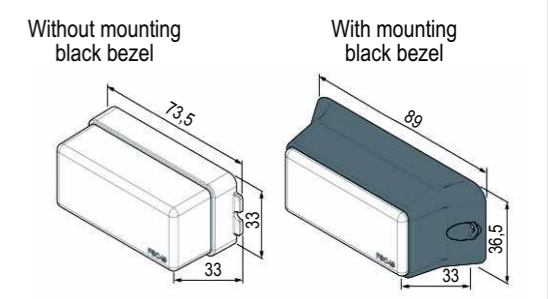

LED lights could be installed on a frontal, rear or lateral part of the vehicle, with great results in all cases. It can operate independently, synchronized with other Impaxx, with 23 flash patterns (same pattern, flash in sliding progression, flash in opposite sequence, etc.).

Several installation options.

LED and lens available colours.

Accessories included:

- Mounting black bezel.
- Rubber grommet.

Impaxx dimensions (mm).