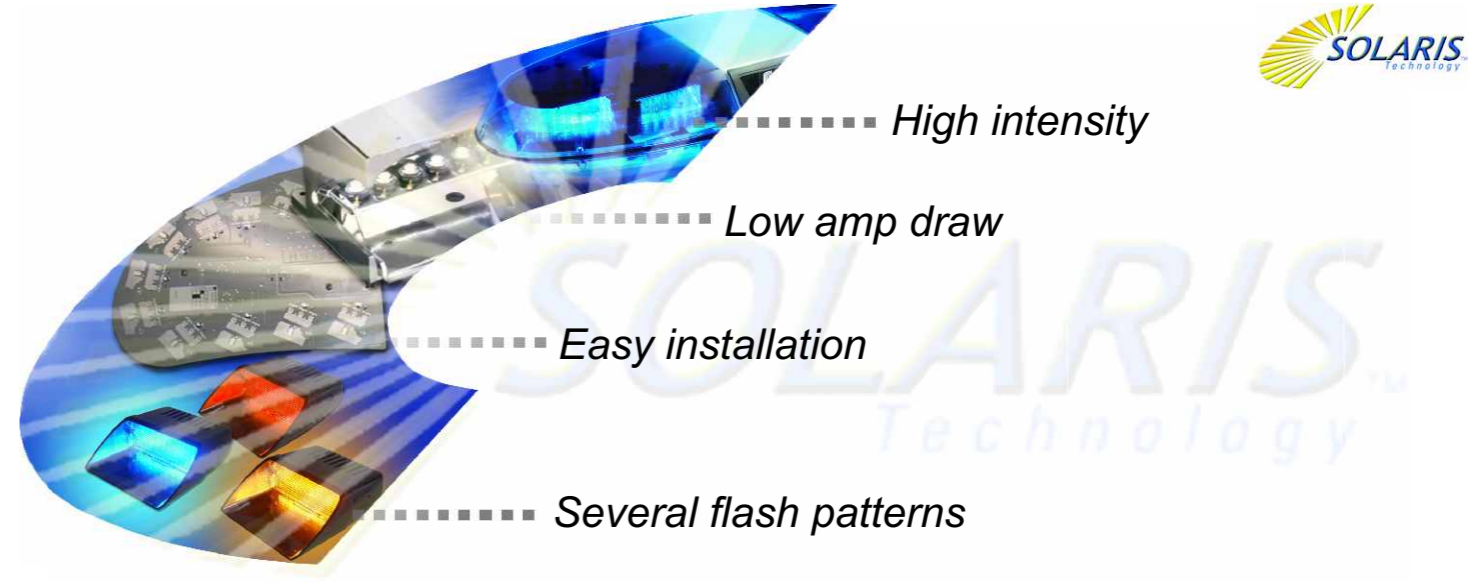

The new **Impaxx LED** lights Series provide, with the **Solaris** exclusive **technology** from **Federal Signal Vama**, an excellent luminosity on emergency situations, intersections, etc. It has several flash patterns synchronized with other Impaxx lights. Furthermore, Impaxx Series has more advantages:

- **EASY, VERSATILE INSTALLATION.** Specially designed to be quickly mounted, with a minimum manipulation. Thanks to its compact dimensions, it could be installed on every part of the vehicle. All models are multivoltage (10-30 V).
- **COST SAVINGS.** Less installations costs. High reliability and durability provide low maintenance costs.
- **WATERPROOF HOUSING.** Resistant to weather conditions. With IP protection **IP6K9K**.
- **LOW AMP DRAW AND LONG LIFE.** Optimizes vehicle battery performance.